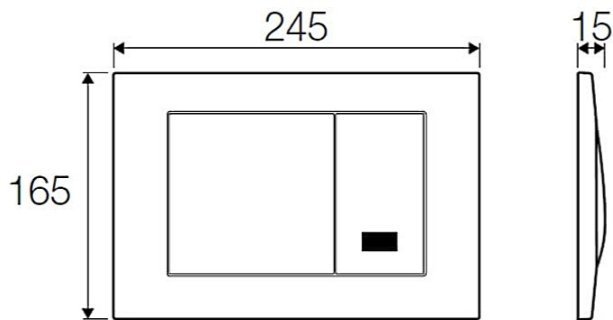

## Infrared Sensor Actuator For TROPEA S

Product : Infrared Sensor  
Flush Actuator  
Finish : Polished Chrome  
VS0868901—Actuator  
VS0868930—Power Supply  
VS0866697—Hose Kit

VS0868930  
Power Supply